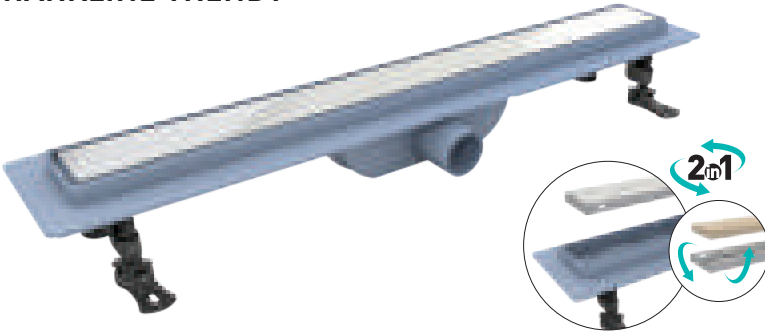

valtemo[®]
EUROPE

Duř keyfi o...

2019/01057

MADE IN Türkiye

Shower Systems

DUŞ KANALI Serisi

HARKLINE BASE

HARKLINE TRENDY