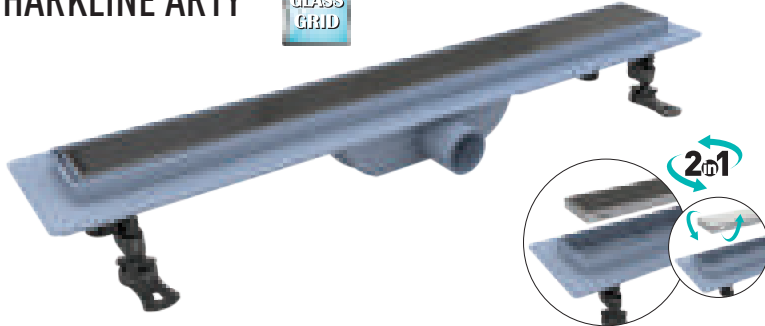

HARKLINE ARTY

GLASS
GRID